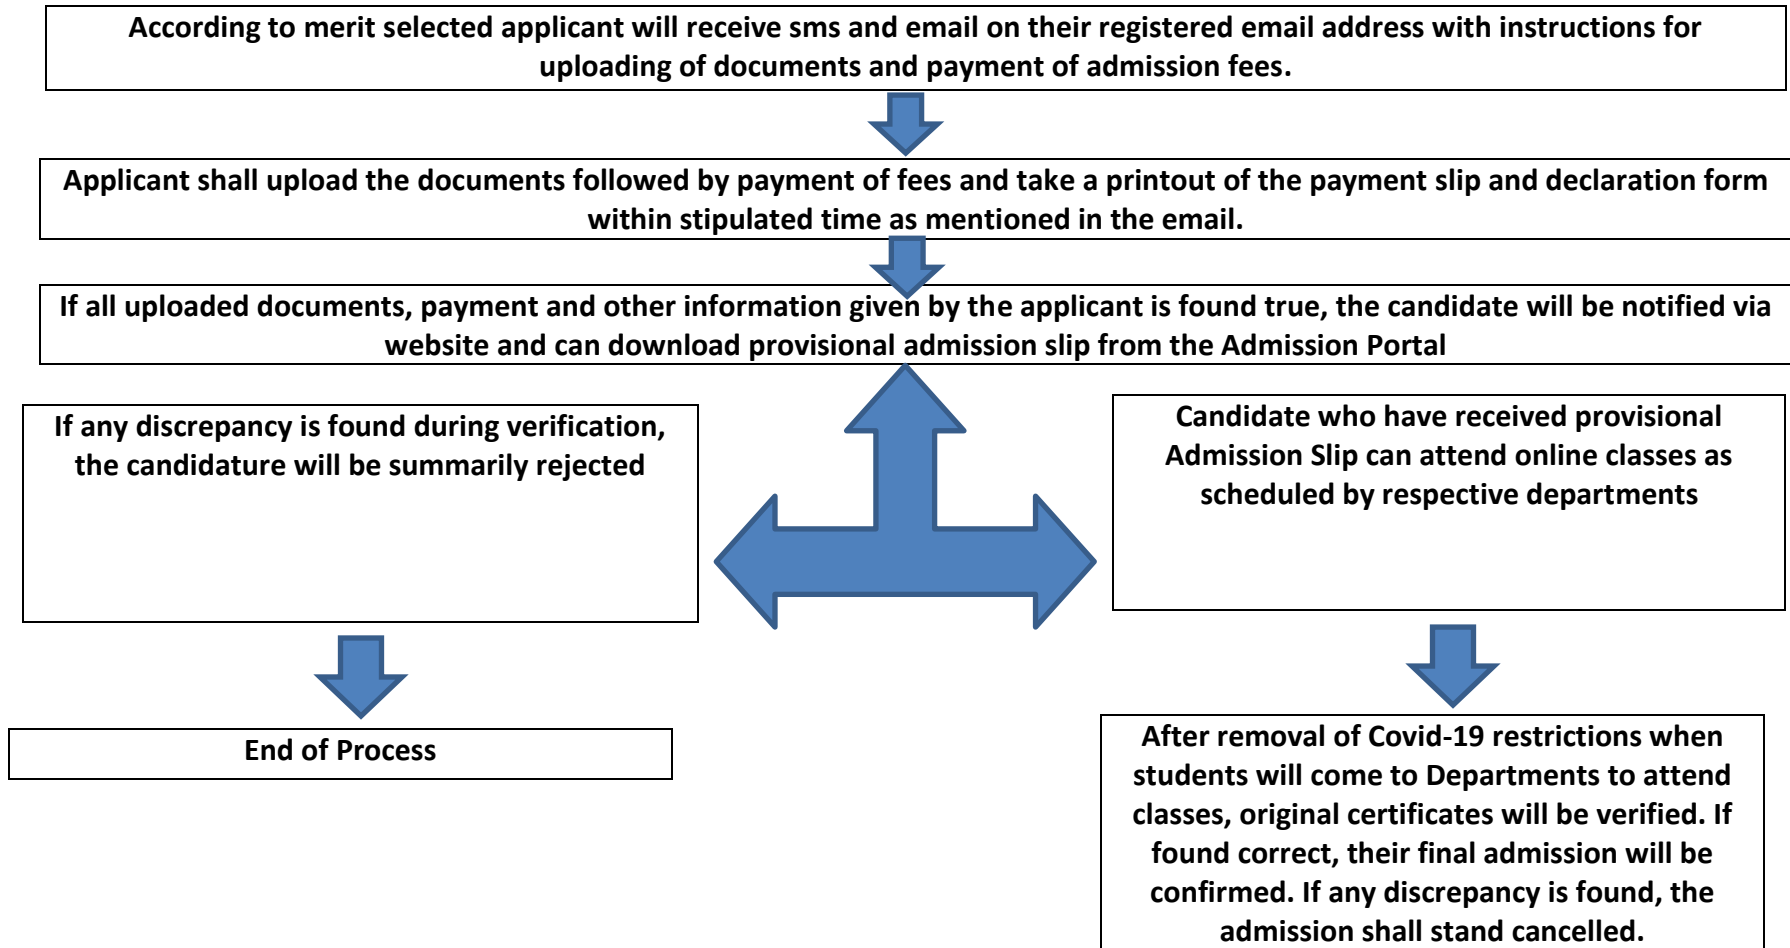

**ADMISSION COORDINATION CELL
VISVA-BHARATI
Online Admission Process- (Flow Chart)**

NB: Applicants are requested to follow the admission portal on regular basis for latest updates

Admission Coordination Cell, VB